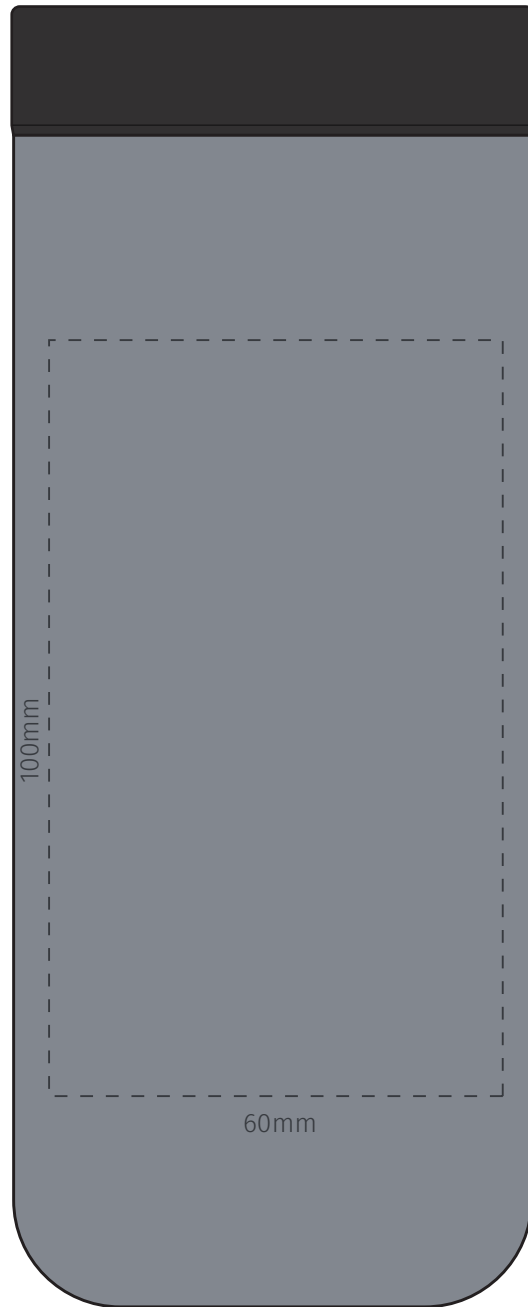

TEMPLATE:
■ EON TUMBLER

Item shown at 100% actual size when viewed on A4 paper

BRANDING - Engraved

Maximum engrave area 60 x 100mm

TEMPLATE:
■ EON TUMBLER

Item shown at 100% actual size when viewed on A4 paper

BRANDING - Screenprint (Rotary)

Maximum engrave area 120 x 100mm

TEMPLATE:
■ EON TUMBLER

Item shown at 90% actual size when viewed on A4 paper

BRANDING - Digital Print (Rotary)

Maximum engrave area 207.3 x 140mm

TEMPLATE:
■ EON TUMBLER

Item shown at 100% actual size when viewed on A4 paper

BRANDING - Pad print

Maximum engrave area 45 x 45mm