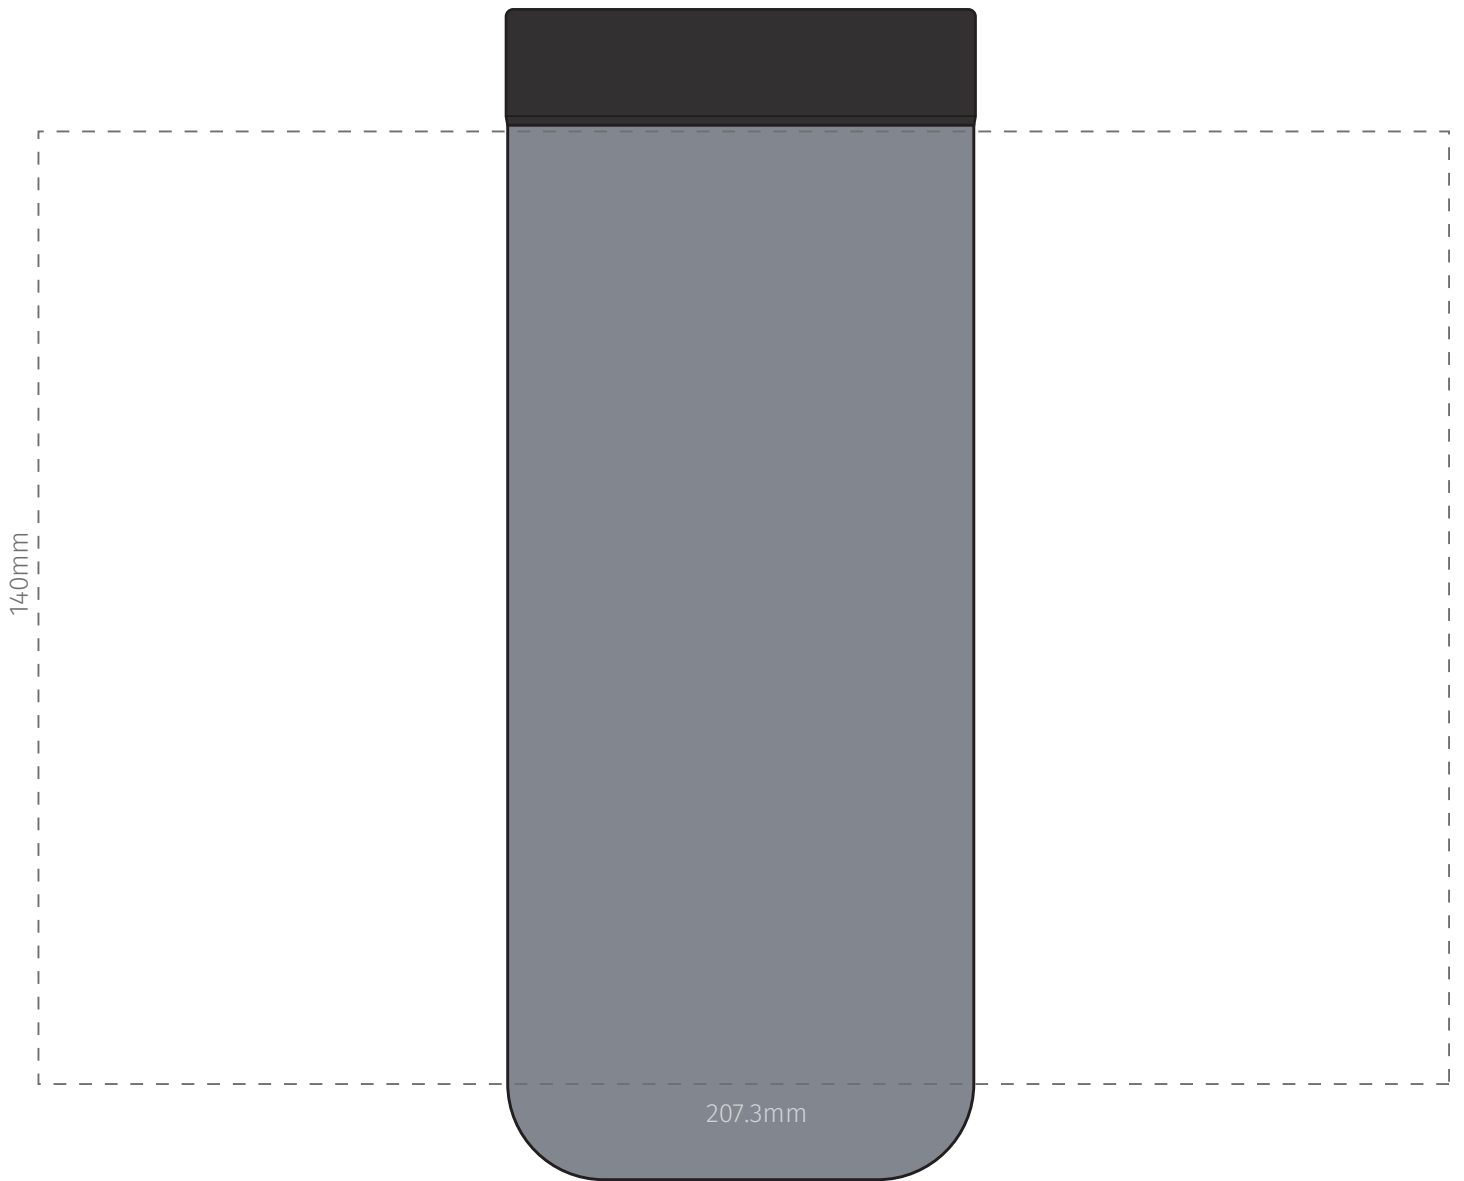

TEMPLATE:
■ EON TUMBLER

Item shown at 100% actual size when viewed on A4 paper

BRANDING - Engraved

Maximum engrave area 60 x 100mm

TEMPLATE:
■ EON TUMBLER

Item shown at 100% actual size when viewed on A4 paper

BRANDING - Screenprint (Rotary)

Maximum engrave area 120 x 100mm

TEMPLATE:
■ EON TUMBLER

Item shown at 90% actual size when viewed on A4 paper

BRANDING - Digital Print (Rotary)

Maximum engrave area 207.3 x 140mm

TEMPLATE:
■ EON TUMBLER

Item shown at 100% actual size when viewed on A4 paper

BRANDING - Pad print

Maximum engrave area 45 x 45mm