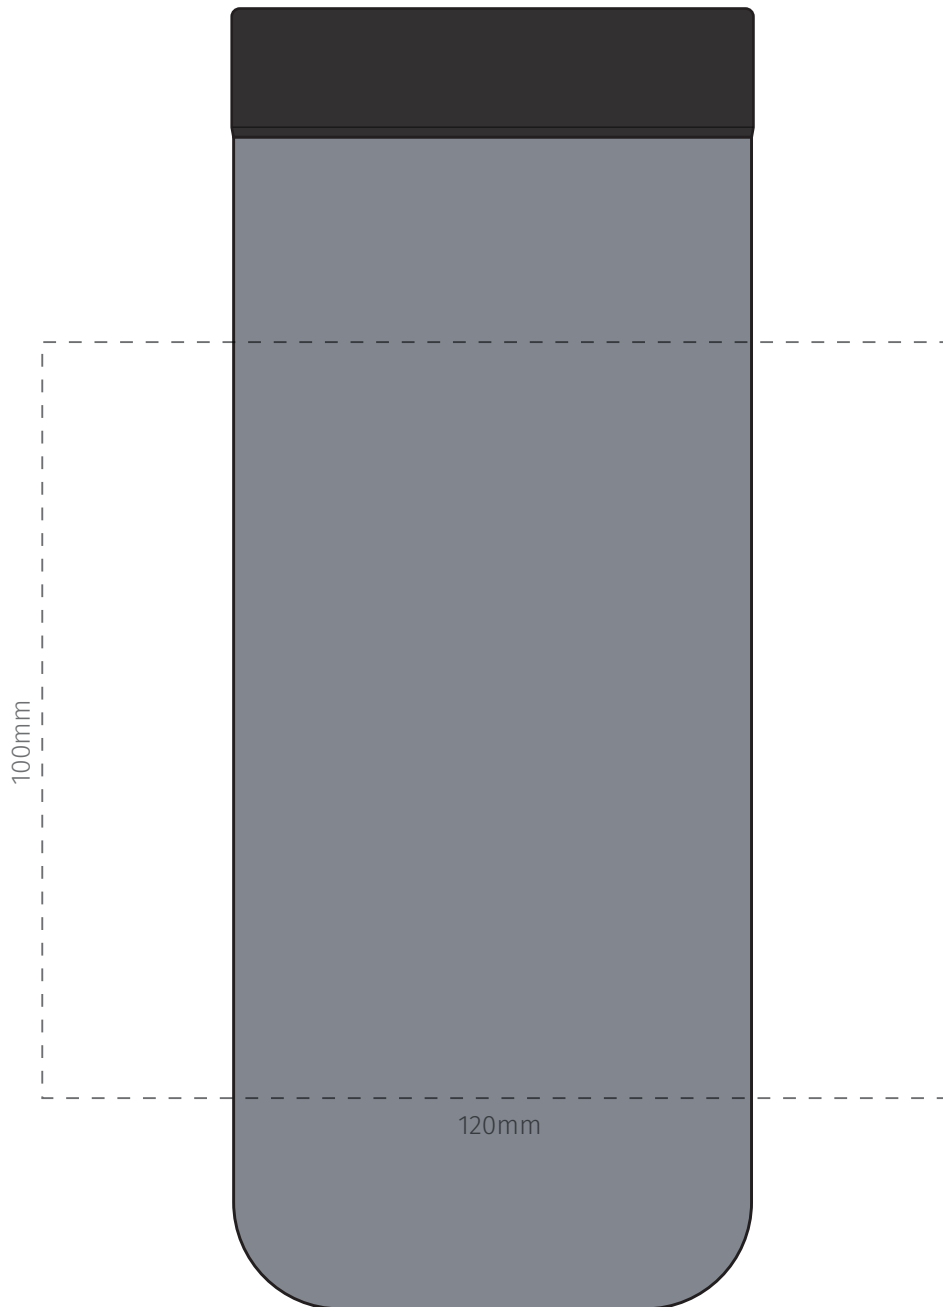

TEMPLATE:
■ EON TUMBLER

Item shown at 100% actual size when viewed on A4 paper

BRANDING - Engraved

Maximum engrave area 60 x 100mm

TEMPLATE:
■ EON TUMBLER

Item shown at 100% actual size when viewed on A4 paper

BRANDING - Screenprint (Rotary)

Maximum engrave area 120 x 100mm

TEMPLATE:
■ EON TUMBLER

Item shown at 90% actual size when viewed on A4 paper

BRANDING - Digital Print (Rotary)

Maximum engrave area 207.3 x 140mm

TEMPLATE:
■ EON TUMBLER

Item shown at 100% actual size when viewed on A4 paper

BRANDING - Pad print

Maximum engrave area 45 x 45mm